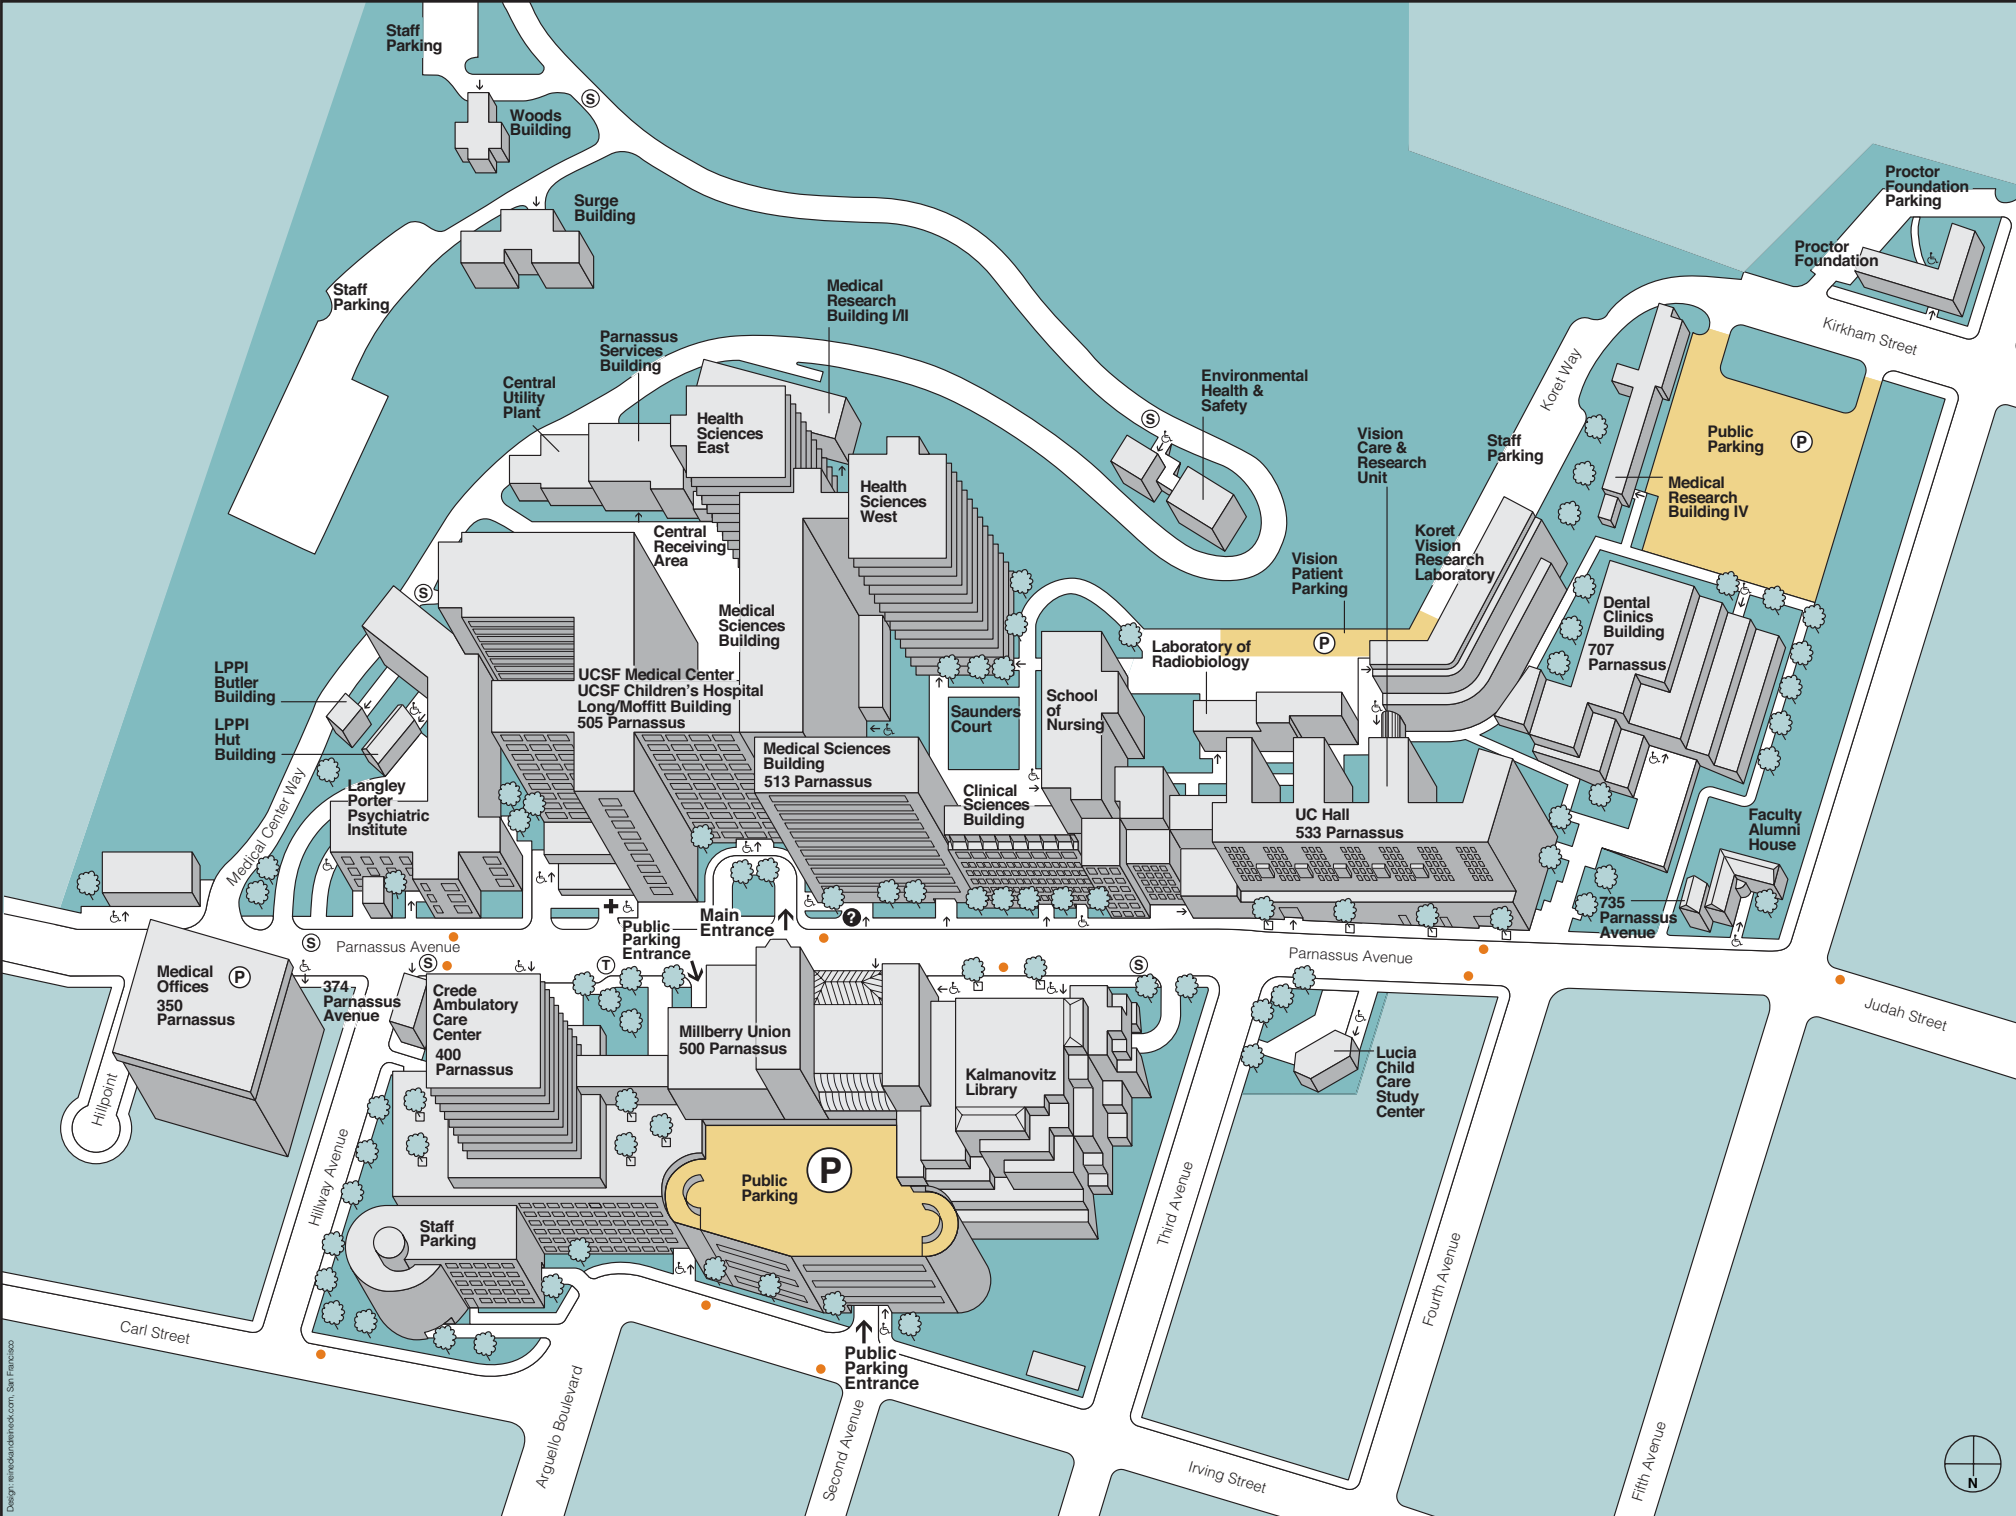

UCSF

Parnassus Campus

- UCSF Campus
- Public Parking
- + Emergency Services
- → Entrance
- ♿ Entrance for the Physically Disabled
- Muni Bus Stop
- S UCSF Shuttle Bus
- T Telephone
- i Information

Central Receiving
Central Utility Plant
25 Medical Center Way

Clinical Sciences Building (C)
521 Parnassus Avenue
Dental Clinics

Crede Ambulatory Care Center (A)
400 Parnassus Avenue

Dental Clinics Building (D)
707 Parnassus Avenue

Environmental Health & Safety
50 Medical Center Way

Faculty Alumni House (FA)
745 Parnassus Avenue

Health Sciences East (HSE)

Health Sciences West (HSW)

Kalmanovitz Library
530 Parnassus Avenue

Koret Vision Research Laboratory (K)
(Beckman Vision Center)
10 Koret Way

Laboratory of Radiobiology (LR)
4 Koret Way

Langley Porter Psychiatric Institute (LPPi)
401 Parnassus Avenue
LPPi Butler Building
LPPi Hut Building

UCSF Medical Center
UCSF Children's Hospital
Long Building (L)
Moffitt Building (M)
505 Parnassus Avenue

Lucia Child Care Study Center (CCC)
610 Parnassus Avenue

Medical Research Building IV (MR IV)

Medical Research Building I/II (MR I/II)

Medical Sciences Building (S)
513 Parnassus Avenue
Cole Hall
Graduate Division
School of Dentistry
School of Medicine
School of Pharmacy

Millberry Union (MU)
500 Parnassus Avenue
Bookstore
Conference Center
Recreation & Fitness Center

Parnassus Services Building (PS)
30 Medical Center Way

Proctor Foundation (PF)
95 Kirkham Street

Public Parking (P)
Millberry Union Garage (Enter on Irving or Parnassus)
Dental Clinics Building Lot (Enter on Kirkham)

School of Nursing (N)
2 Koret Way

Surge Building
90 Medical Center Way

UC Hall (U)
533 Parnassus Avenue
Beckman Vision Center
Faculty Practice Offices
Toland Hall

Vision Care & Research Unit (VCRU)
(Beckman Vision Center)
8 Koret Way

Woods Building (W)
100 Medical Center Way

350 Parnassus Avenue
Medical Offices
(Private Fee Parking Available)

374 Parnassus Avenue

735 Parnassus Avenue